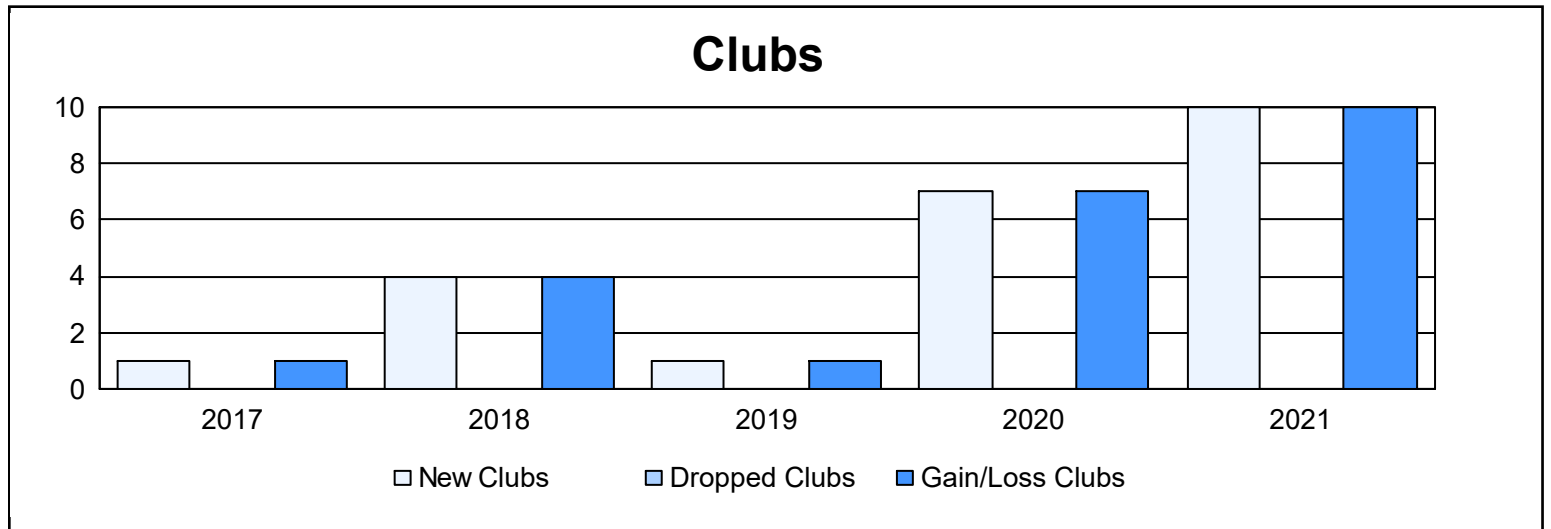

Year	New Clubs	Dropped Clubs	Gain/ Loss Clubs	New Members	Charter Members	Reinstate Members	Transfer Members	Total Member Added	Total Members Dropped	Gain/ Loss Members
2016-2017	1	0	1	53	27	1	1	82	49	33
2017-2018	4	0	4	162	129	1	1	293	50	243
2018-2019	1	0	1	68	63	3	4	138	125	13
2019-2020	7	0	7	133	166	3	3	305	161	144
2020-2021	10	0	10	145	297	5	0	447	202	245
<b>Average</b>	<b>5</b>	<b>0</b>	<b>5</b>	<b>112</b>	<b>136</b>	<b>3</b>	<b>2</b>	<b>253</b>	<b>117</b>	<b>136</b>

### Membership Composition June 2021 Cumulative