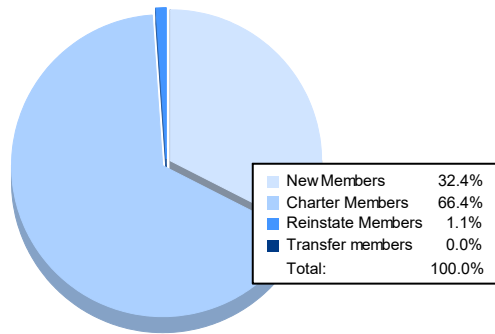

Year	New Clubs	Dropped Clubs	Gain/ Loss Clubs	New Members	Charter Members	Reinstate Members	Transfer Members	Total Member Added	Total Members Dropped	Gain/ Loss Members
2016-2017	1	0	1	53	27	1	1	82	49	33
2017-2018	4	0	4	162	129	1	1	293	50	243
2018-2019	1	0	1	68	63	3	4	138	125	13
2019-2020	7	0	7	133	166	3	3	305	161	144
2020-2021	10	0	10	145	297	5	0	447	202	245
<b>Average</b>	<b>5</b>	<b>0</b>	<b>5</b>	<b>112</b>	<b>136</b>	<b>3</b>	<b>2</b>	<b>253</b>	<b>117</b>	<b>136</b>

### Membership Composition June 2021 Cumulative