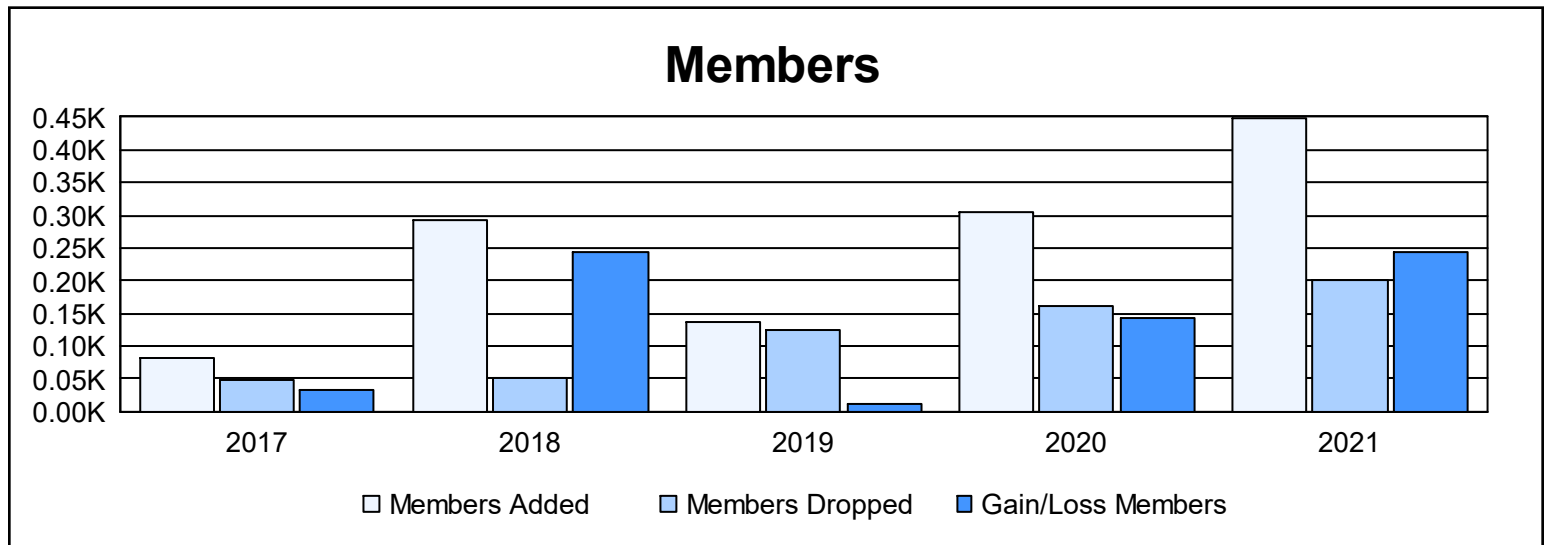

Year	New Clubs	Dropped Clubs	Gain/ Loss Clubs	New Members	Charter Members	Reinstate Members	Transfer Members	Total Member Added	Total Members Dropped	Gain/ Loss Members
2016-2017	1	0	1	53	27	1	1	82	49	33
2017-2018	4	0	4	162	129	1	1	293	50	243
2018-2019	1	0	1	68	63	3	4	138	125	13
2019-2020	7	0	7	133	166	3	3	305	161	144
2020-2021	10	0	10	145	297	5	0	447	202	245
<b>Average</b>	<b>5</b>	<b>0</b>	<b>5</b>	<b>112</b>	<b>136</b>	<b>3</b>	<b>2</b>	<b>253</b>	<b>117</b>	<b>136</b>

### Membership Composition June 2021 Cumulative